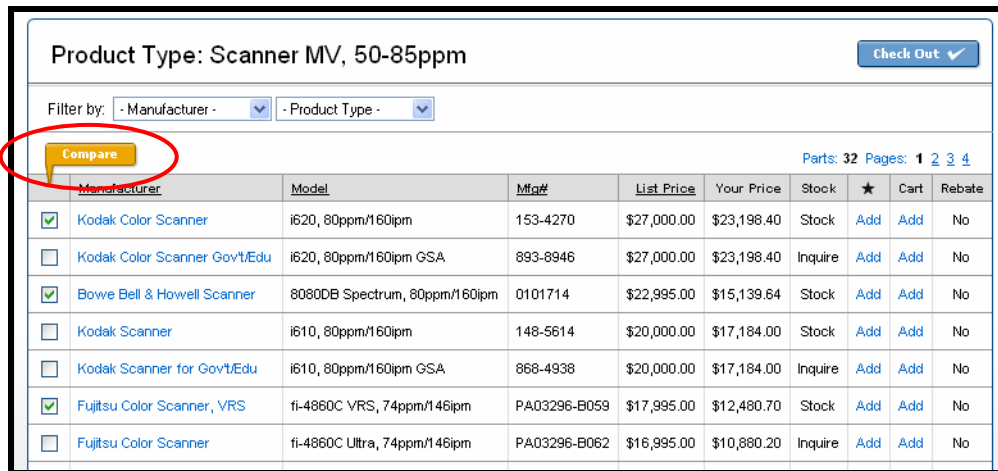

Your results will show the selected products side by side, so you can compare what they look like, part numbers, how much they cost, if there are any rebates, whether or not the product is in stock, all product specifications, and more. If you want to print the comparison, click the orange **Print View** in the upper right hand corner. If you want to remove one of the products from your comparison view, click the orange **Remove** button underneath the product image.