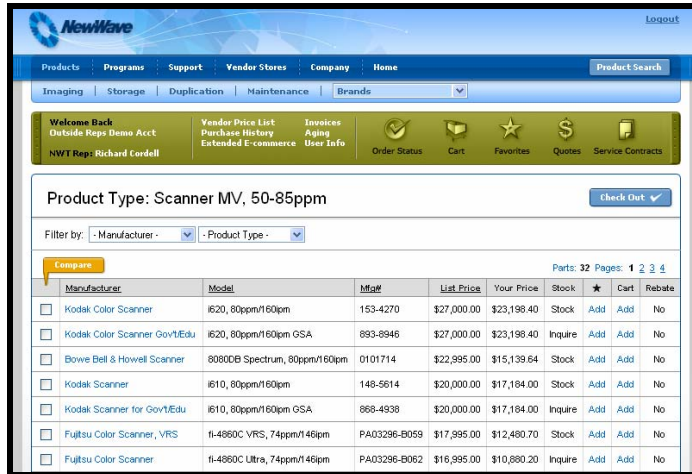

Product Search Tools

There are many ways to search for the products you are looking for.

Category Search

Clicking on **Products** in the main title bar changes the 2nd level navigation to the Category listing: Imaging, Duplication, Storage and Maintenance.

*Note: You **must** be logged in to view this information.*

Simply click on the Category heading. Results will show three featured products, with the blue column on the right hand side of the screen allowing you to drill down even further by subcategory to find what you need. The results screen will show a list of all products containing the criteria you entered.