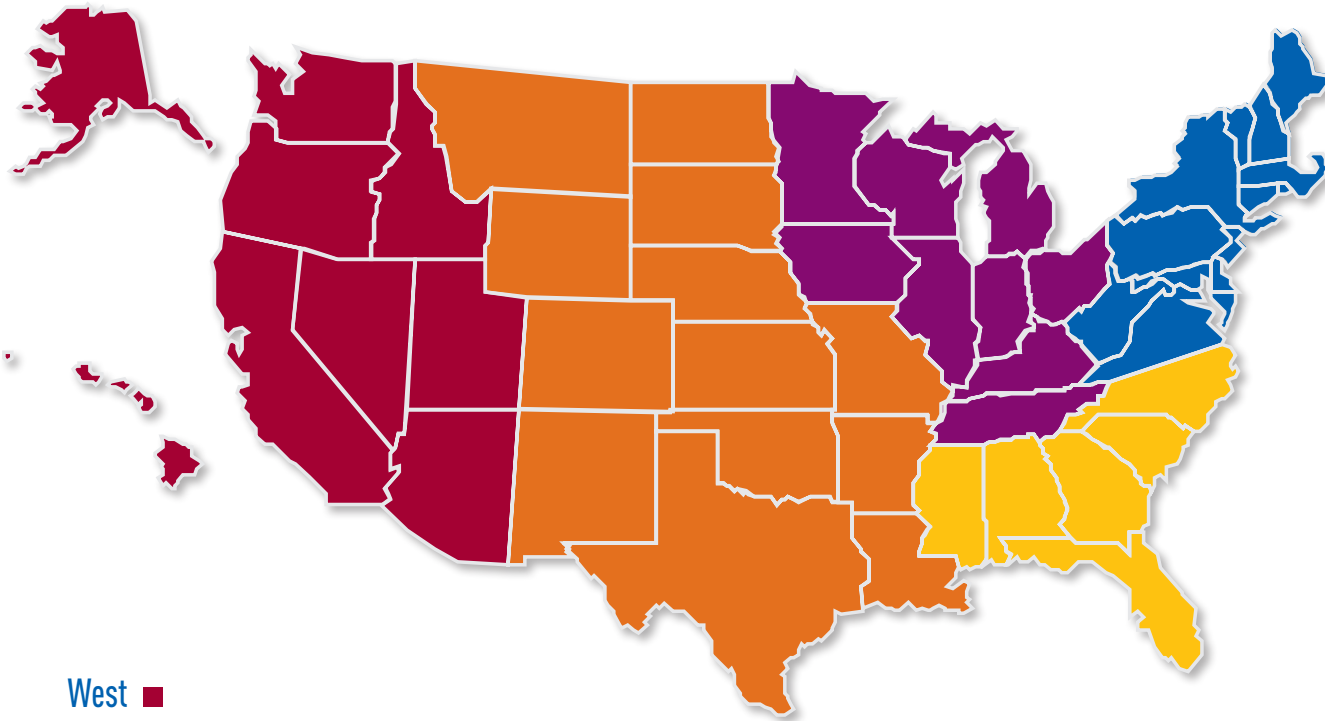

SCANNERS PARTNER SALES MANAGER CONTACT MAP

Panasonic

West ■

Suzanne Caldwell
310.283.5767
Suzanne.Caldwell@us.panasonic.com

Central ■

Open Territory

Midwest ■

Jennifer Hansen
847.293.4936
Jennifer.Hansen@us.panasonic.com