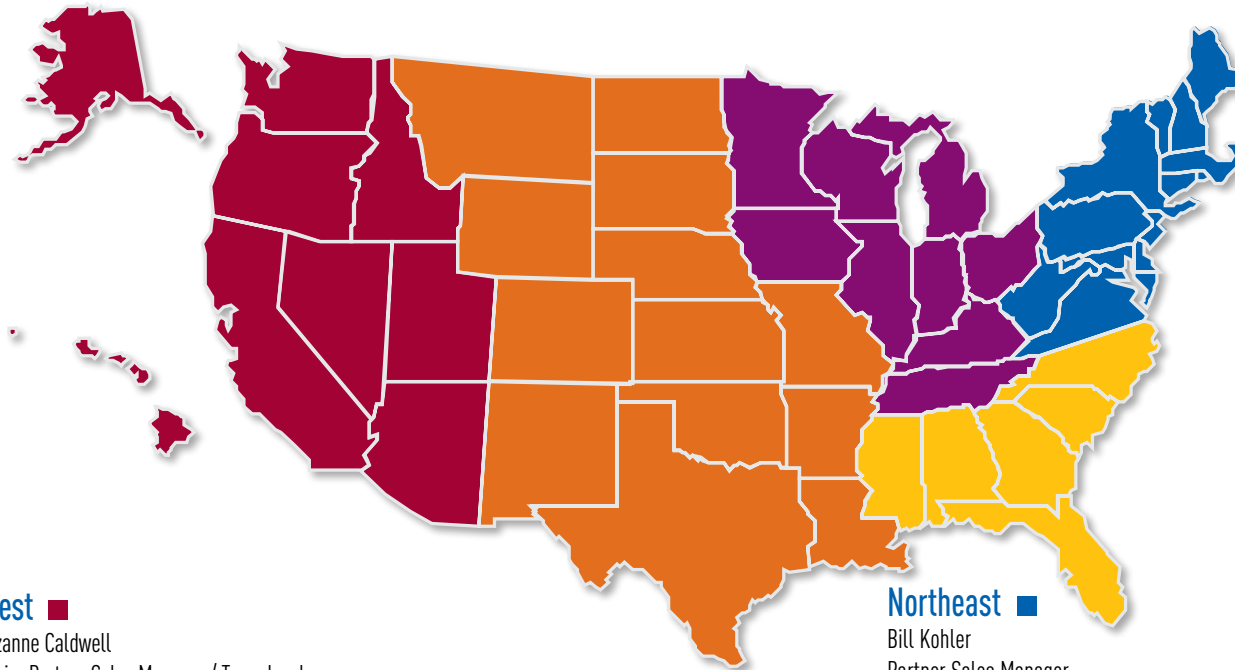

SCANNERS PARTNER SALES MANAGER CONTACT MAP

West ■

Suzanne Caldwell
Senior Partner Sales Manager / Team Lead
310.283.5767
Suzanne.Caldwell@us.panasonic.com

Richard McDermott
Scanner Sales Specialist
360.218.8946
Richard.McDermott@ext.us.panasonic.com