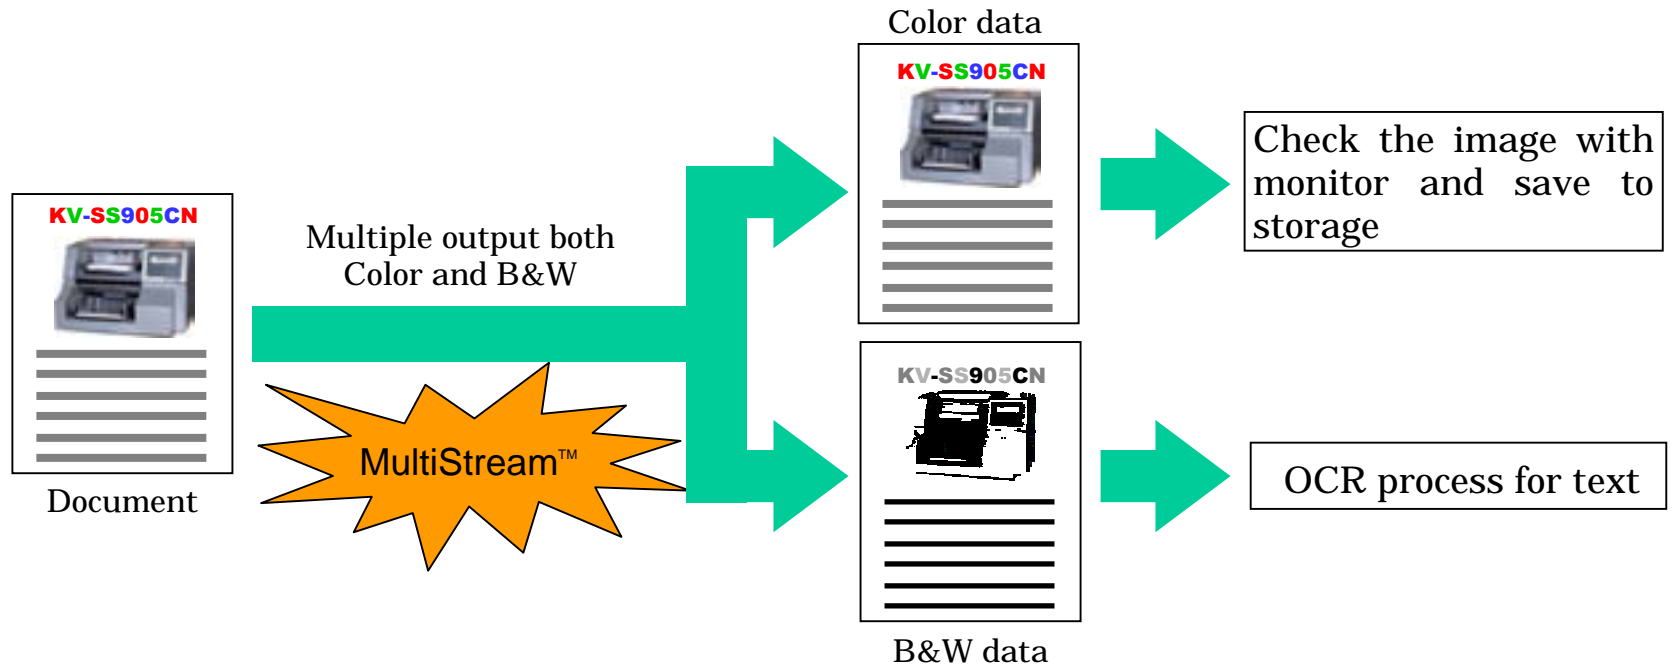

Panasonic High-speed scanners

Copyright© 2002-2004 Panasonic Communications Co., Ltd. All rights reserved.

MultiStream™

* Available with RTIV™ or Software applied ISIS driver

MultiStream™ function realizes Color and Monochrome output with one scanning.
Flexible usage is available e.g. Monochrome Image for OCR, Color Image for archiving and monitor check.

MultiStream™ mode is available to set color resolution as 1/1, 1/2, 1/3, 1/4 of monochrome resolution.

* MultiStream™ is a trademark of Pixel Translations