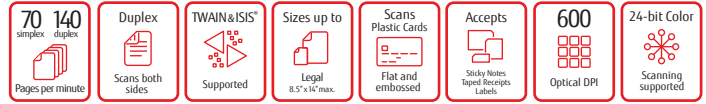

The next generation in scanning excellence

Fujitsu fi-8270 Image Scanner

Technical Information

Scanner Type	ADF (Automatic Document Feeder) / Manual Feed, Flatbed, Duplex	
Scanning Speed*1 (A4 Portrait) (Color / Grayscale*2 / Monochrome*3)	ADF	Simplex: 70 ppm (200/300 dpi) Duplex: 140 ipm (200/300 dpi)
Image Sensor Type	Flatbed	1.7 seconds (200/300dpi)
Light Source	ADF: RGB LED x 2 (front x 1, back x 1) Flatbed: White LED	
Optical Resolution	600 dpi	
Output Resolution*4 (Color / Grayscale / Monochrome)	50 to 600 dpi (adjustable by 1 dpi increments) 1,200 dpi (driver)*5	
Output Format	Color: 24-bit, Grayscale: 8-bit, Monochrome: 1-bit	
Background Colors	White/Black (selectable) Flatbed: White (or optional black)	
Document Size	ADF Maximum*6 Minimum Long Page Scanning*7	
	8.5 x 14 in. (215.9 x 355.6 mm) 1.9 x 2 in. (48x50 mm) 240 in. (6,096 mm)	
Flatbed Maximum	8.5 x 11.7 inch (215.9 x 297 mm)	
Paper Weight (Thickness)	5.3 to 124 lb (20 to 465 g/m²)*8 0.276 in. (Less than 7 mm)*9 0.055 in. (1.4 mm) or less*10	
ADF Capacity*11 *12	100 sheets (Letter 20 lb or A4 80 g/m²)	
Expected Daily Volume*13	10,000 sheets	
Multifeed Detection	Overlap detection (Ultrasonic sensor) Length detection	
Paper Protection	Image monitoring, Sound detection (iSOP)*14	
Interface	USB Ethernet	
	3.2 Gen 1x1 / USB 2.0 / USB 1.1 10BASE-T, 100BASE-TX, 1000BASE-T	
Power Requirements	AC 100V to 240V 50/60Hz	

Power Consumption	
Operating Mode	28 W or less / 17 W (Eco mode)
Sleep Mode	2.0 W or less (LAN) / 1.4 W or less (USB)
Auto Standby (Off) Mode	0.2 W or less

Operating Environment	
Temperature	41 to 95 °F (5 to 35 °C)
Relative Humidity	15 to 80% (non-condensing)

Environmental Compliance ENERGY STAR®, RoHS

Dimensions*15 (Width x Depth x Height)	11.8 x 22.7 x 9.2 in. (300 x 577 x 234 mm)

Weight	19.4 lb (8.8 kg)

Supported Operating System Windows® 11, Windows® 10, Windows® 8.1, Windows® 7, Windows Server® 2022, Windows Server® 2019, Windows Server® 2016, Windows Server® 2012 R2, Windows Server® 2012, Windows Server® 2008 R2, macOS, Linux (Ubuntu)

Included Software / Drivers PaperStream IP Driver (TWAIN/TWAIN x64/ISIS), WIA Driver*16, Image Scanner Driver for Linux (SANE)*16*17, PaperStream Capture, PaperStream ClickScan*17, Software Operation Panel, Error Recovery Guide, ABBYY FineReader for ScanSnap™*17, Scanner Central Admin

Image Processing Functions Multi image output, Automatic color detection, Blank page detection, Dynamic threshold (iDTC), Advanced DTC, SDTC, Error diffusion, Dither, De-Screen, Emphasis, Dropout color (None/Red/Green/Blue/White/Saturation/Custom), sRGB output, Hole punch removal, Index tab cropping, Split image, De-Skew, Edge filler, Vertical streaks reduction, Background pattern removal, Cropping, Static threshold.

Included Items ADF paper chute, AC cable, AC adapter, USB cable, Setup DVD-ROM

Trade Compliant Yes

Service Programs & Options Additional service coverage durations and response times at fujitsuscannerstore.com/service_programs